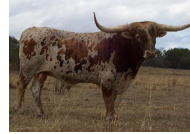

Wagner Longhorn Ranch

G3 WHIRL CONCEALED KARRIE

Date of Birth: 05/10/2018
Registration 1: CI312972
Breeder: DAVID AND LINDA MILLS
Owner: Lovelis Wagner Partnership

Courtesy of Wagner Longhorn Ranch

This heifer is drop dead gorgeous, she is tri colored just like her dam and her grand dam but she also has brindle from her sire. This girl has been bred for color, horn and body. Her pedigree is fantastic both grand dams are over 90ttt both sire and grand sire are in the upper 80ttt. She was exposed to RC Pacific Pirate for 2 months which brings in the Rc Pacific Mermaid, Tejas Star who are both in the 80ttt, Cowboy Up Chex who is the full brother to

TTT: 71.8750 on 03/01/2024

Concealed Weapon

G3 WHIRL CONCEALED KARRIE

LVR RODEO WHIRL SOPHIE

Sharp Shooter 542

HORSESHOE J EXAMPLE

RODEO MAX ST

RM TOUCH N WHIRL PAT